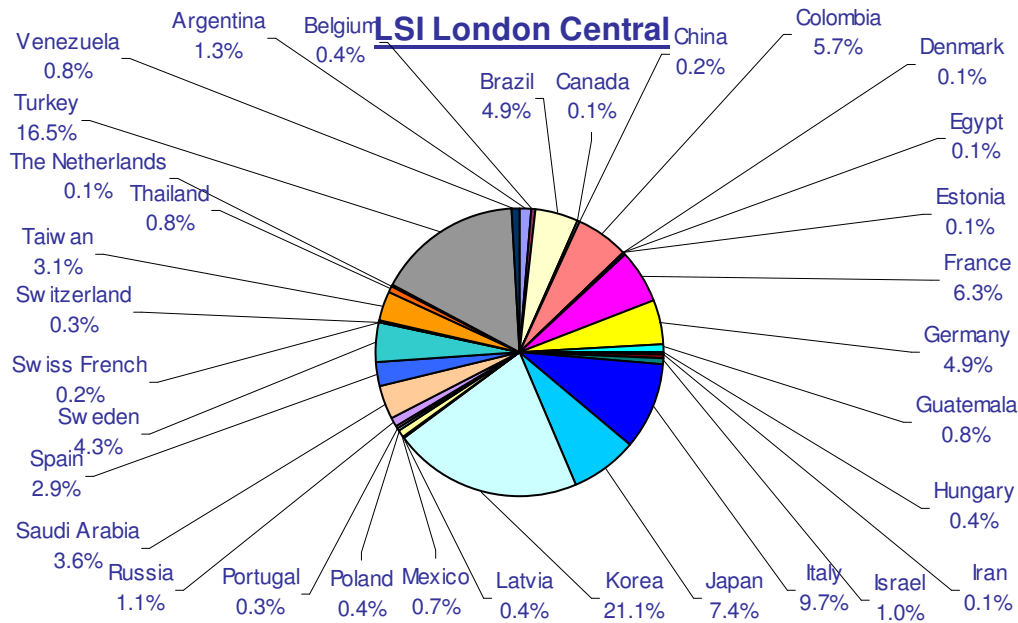

LEARN AND LIVE THE LANGUAGE

www.LSI.edu

LSI NATIONALITY STATISTICS JANUARY – APRIL 2007

LSI AUSTRALIA

LSI Brisbane

LSI CANADA

LSI Toronto

LSI Vancouver

LSI NEW ZEALAND

LSI Auckland

LSI Christchurch

LSI Brighton

LSI Cambridge

LSI Hampstead

LSI London Central

LSI San Francisco / Berkeley

LSI Boston

Learn and Live the Language
Schools in the UK, the USA, Canada, Australia, New Zealand, Germany, Switzerland, France, Costa Rica, & Malta