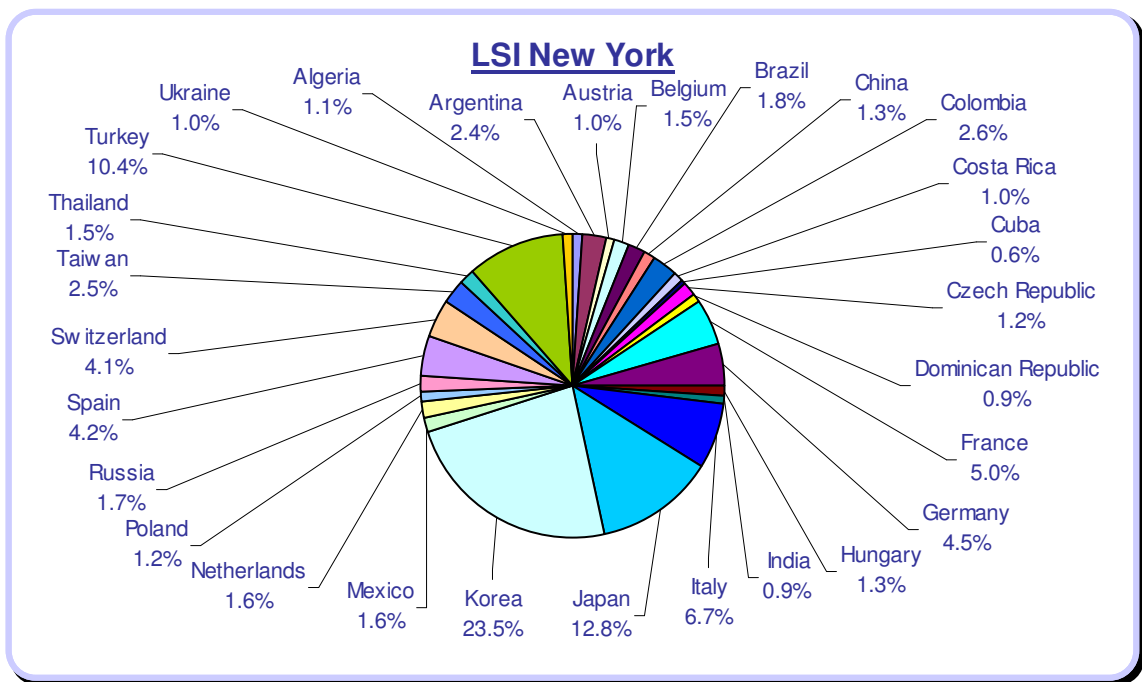

LEARN AND LIVE THE LANGUAGE

www.LSI.edu

LSI NATIONALITY STATISTICS JANUARY – APRIL 2007

LSI AUSTRALIA

LSI Brisbane

LSI CANADA

LSI Toronto

LSI Vancouver

LSI NEW ZEALAND

LSI Auckland

LSI Christchurch

LSI Brighton

LSI Cambridge

LSI Hampstead

LSI London Central

LSI San Francisco / Berkeley

LSI Boston

Learn and Live the Language
Schools in the UK, the USA, Canada, Australia, New Zealand, Germany, Switzerland, France, Costa Rica, & Malta