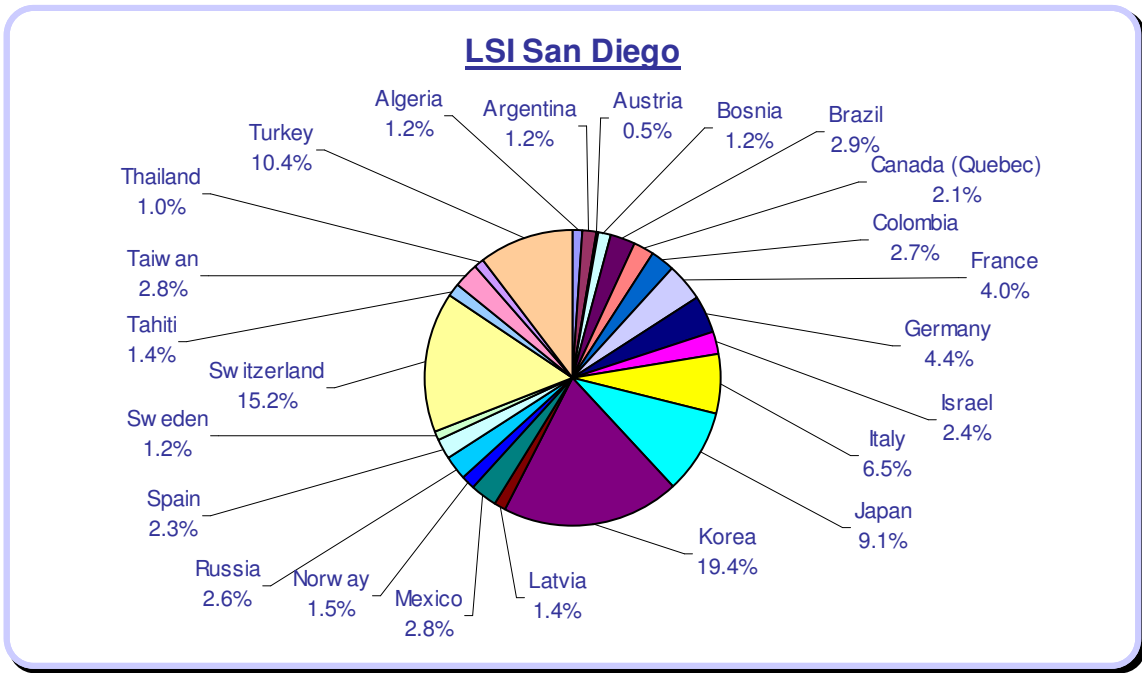

LEARN AND LIVE THE LANGUAGE

www.LSI.edu

LSI NATIONALITY STATISTICS JANUARY – APRIL 2007

LSI AUSTRALIA

LSI Brisbane

LSI CANADA

LSI Toronto

LSI Vancouver

LSI NEW ZEALAND

LSI Auckland

LSI Christchurch

LSI Brighton

LSI Cambridge

LSI Hampstead

LSI London Central

LSI San Francisco / Berkeley

LSI Boston

Learn and Live the Language
Schools in the UK, the USA, Canada, Australia, New Zealand, Germany, Switzerland, France, Costa Rica, & Malta