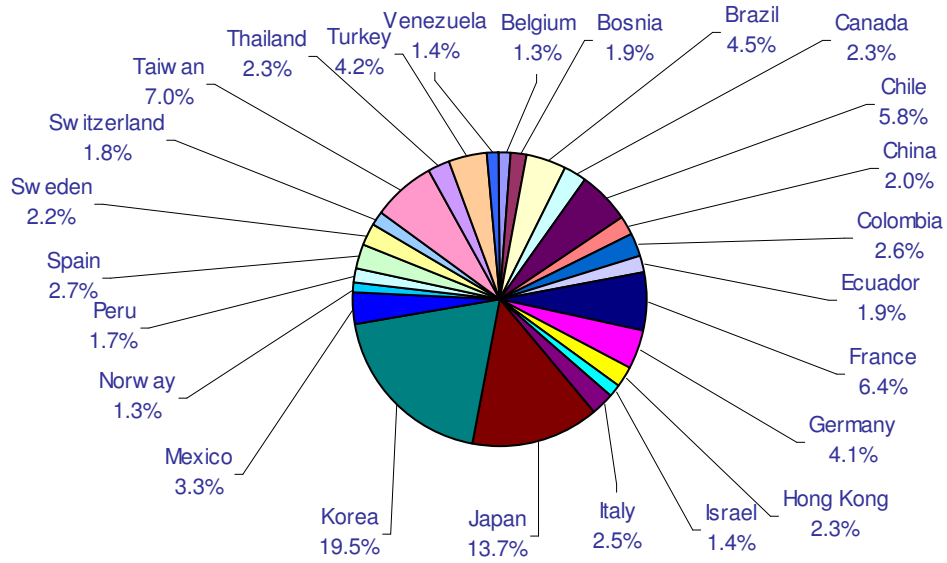

LEARN AND LIVE THE LANGUAGE

www.LSI.edu

LSI NATIONALITY STATISTICS JANUARY – APRIL 2007

LSI AUSTRALIA

LSI Brisbane

LSI CANADA

LSI Toronto

LSI Vancouver

LSI NEW ZEALAND

LSI Auckland

LSI Christchurch

LSI Brighton

LSI Cambridge

LSI Hampstead

LSI London Central

LSI San Francisco / Berkeley