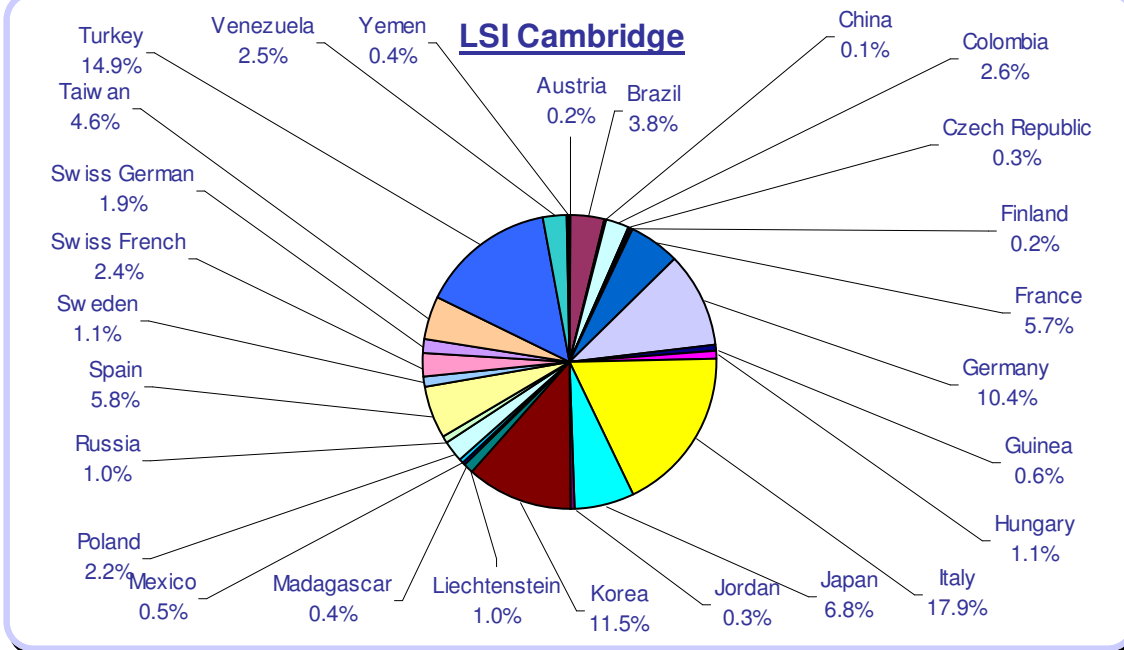

LEARN AND LIVE THE LANGUAGE

www.LSI.edu

LSI NATIONALITY STATISTICS JANUARY – APRIL 2007

LSI AUSTRALIA

LSI Brisbane

LSI CANADA

LSI Toronto

LSI Vancouver

LSI NEW ZEALAND

LSI Auckland

LSI Christchurch

LSI Brighton

LSI Cambridge

LSI Hampstead

LSI London Central

LSI San Francisco / Berkeley

LSI Boston

Learn and Live the Language
Schools in the UK, the USA, Canada, Australia, New Zealand, Germany, Switzerland, France, Costa Rica, & Malta